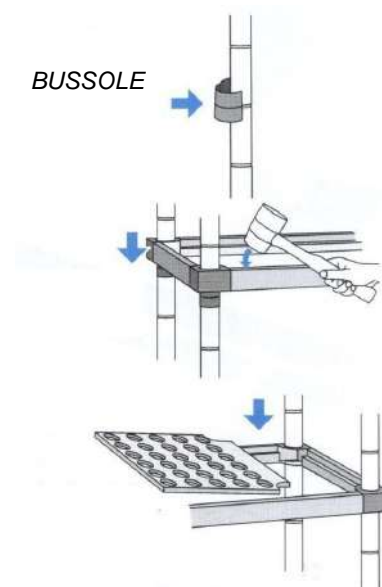

Montaggio KIT standard
Assembling KIT standard
Assemblément KIT standard
Montage KIT standard