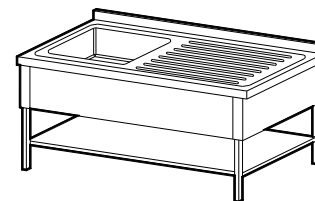

LAVATOI

SINK UNITS
PLONGES
SPÜLTISCHE

SU GAMBE CON RIPIANO
ON LEGS WITH SHELF
SUR PIEDS AVEC TABLETTE INFERIEUR
AUF BEINE MIT GRUNDBODEN