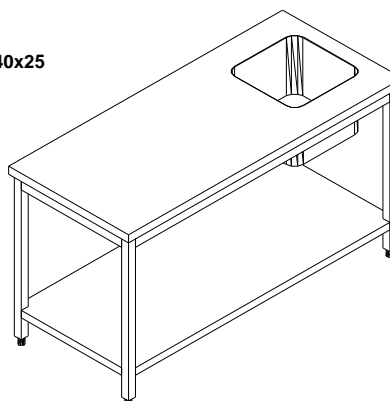

VASCA/SINK/BAC/BECKEN 50x40x25