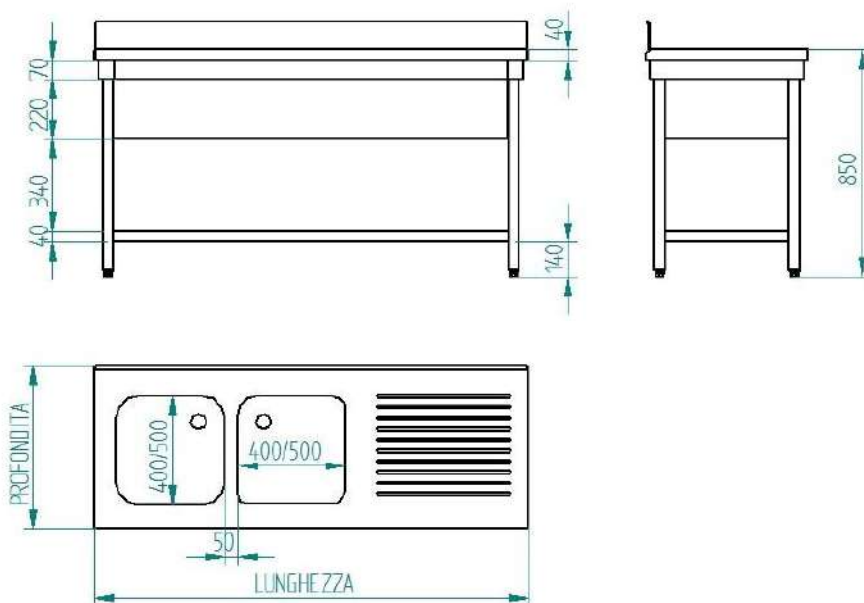

SCHEMA TECNICA LAVATOI