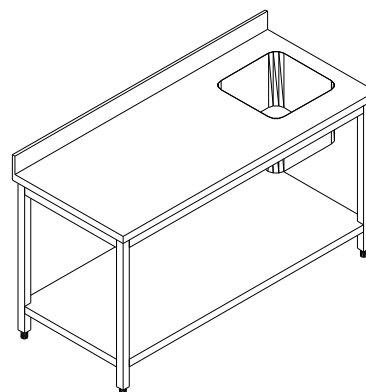

VASCA/SINK/BAC/BECKEN 50x40x25