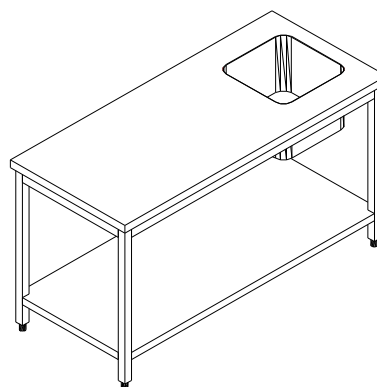

VASCA/SINK/BAC/BECKEN 40x40x25